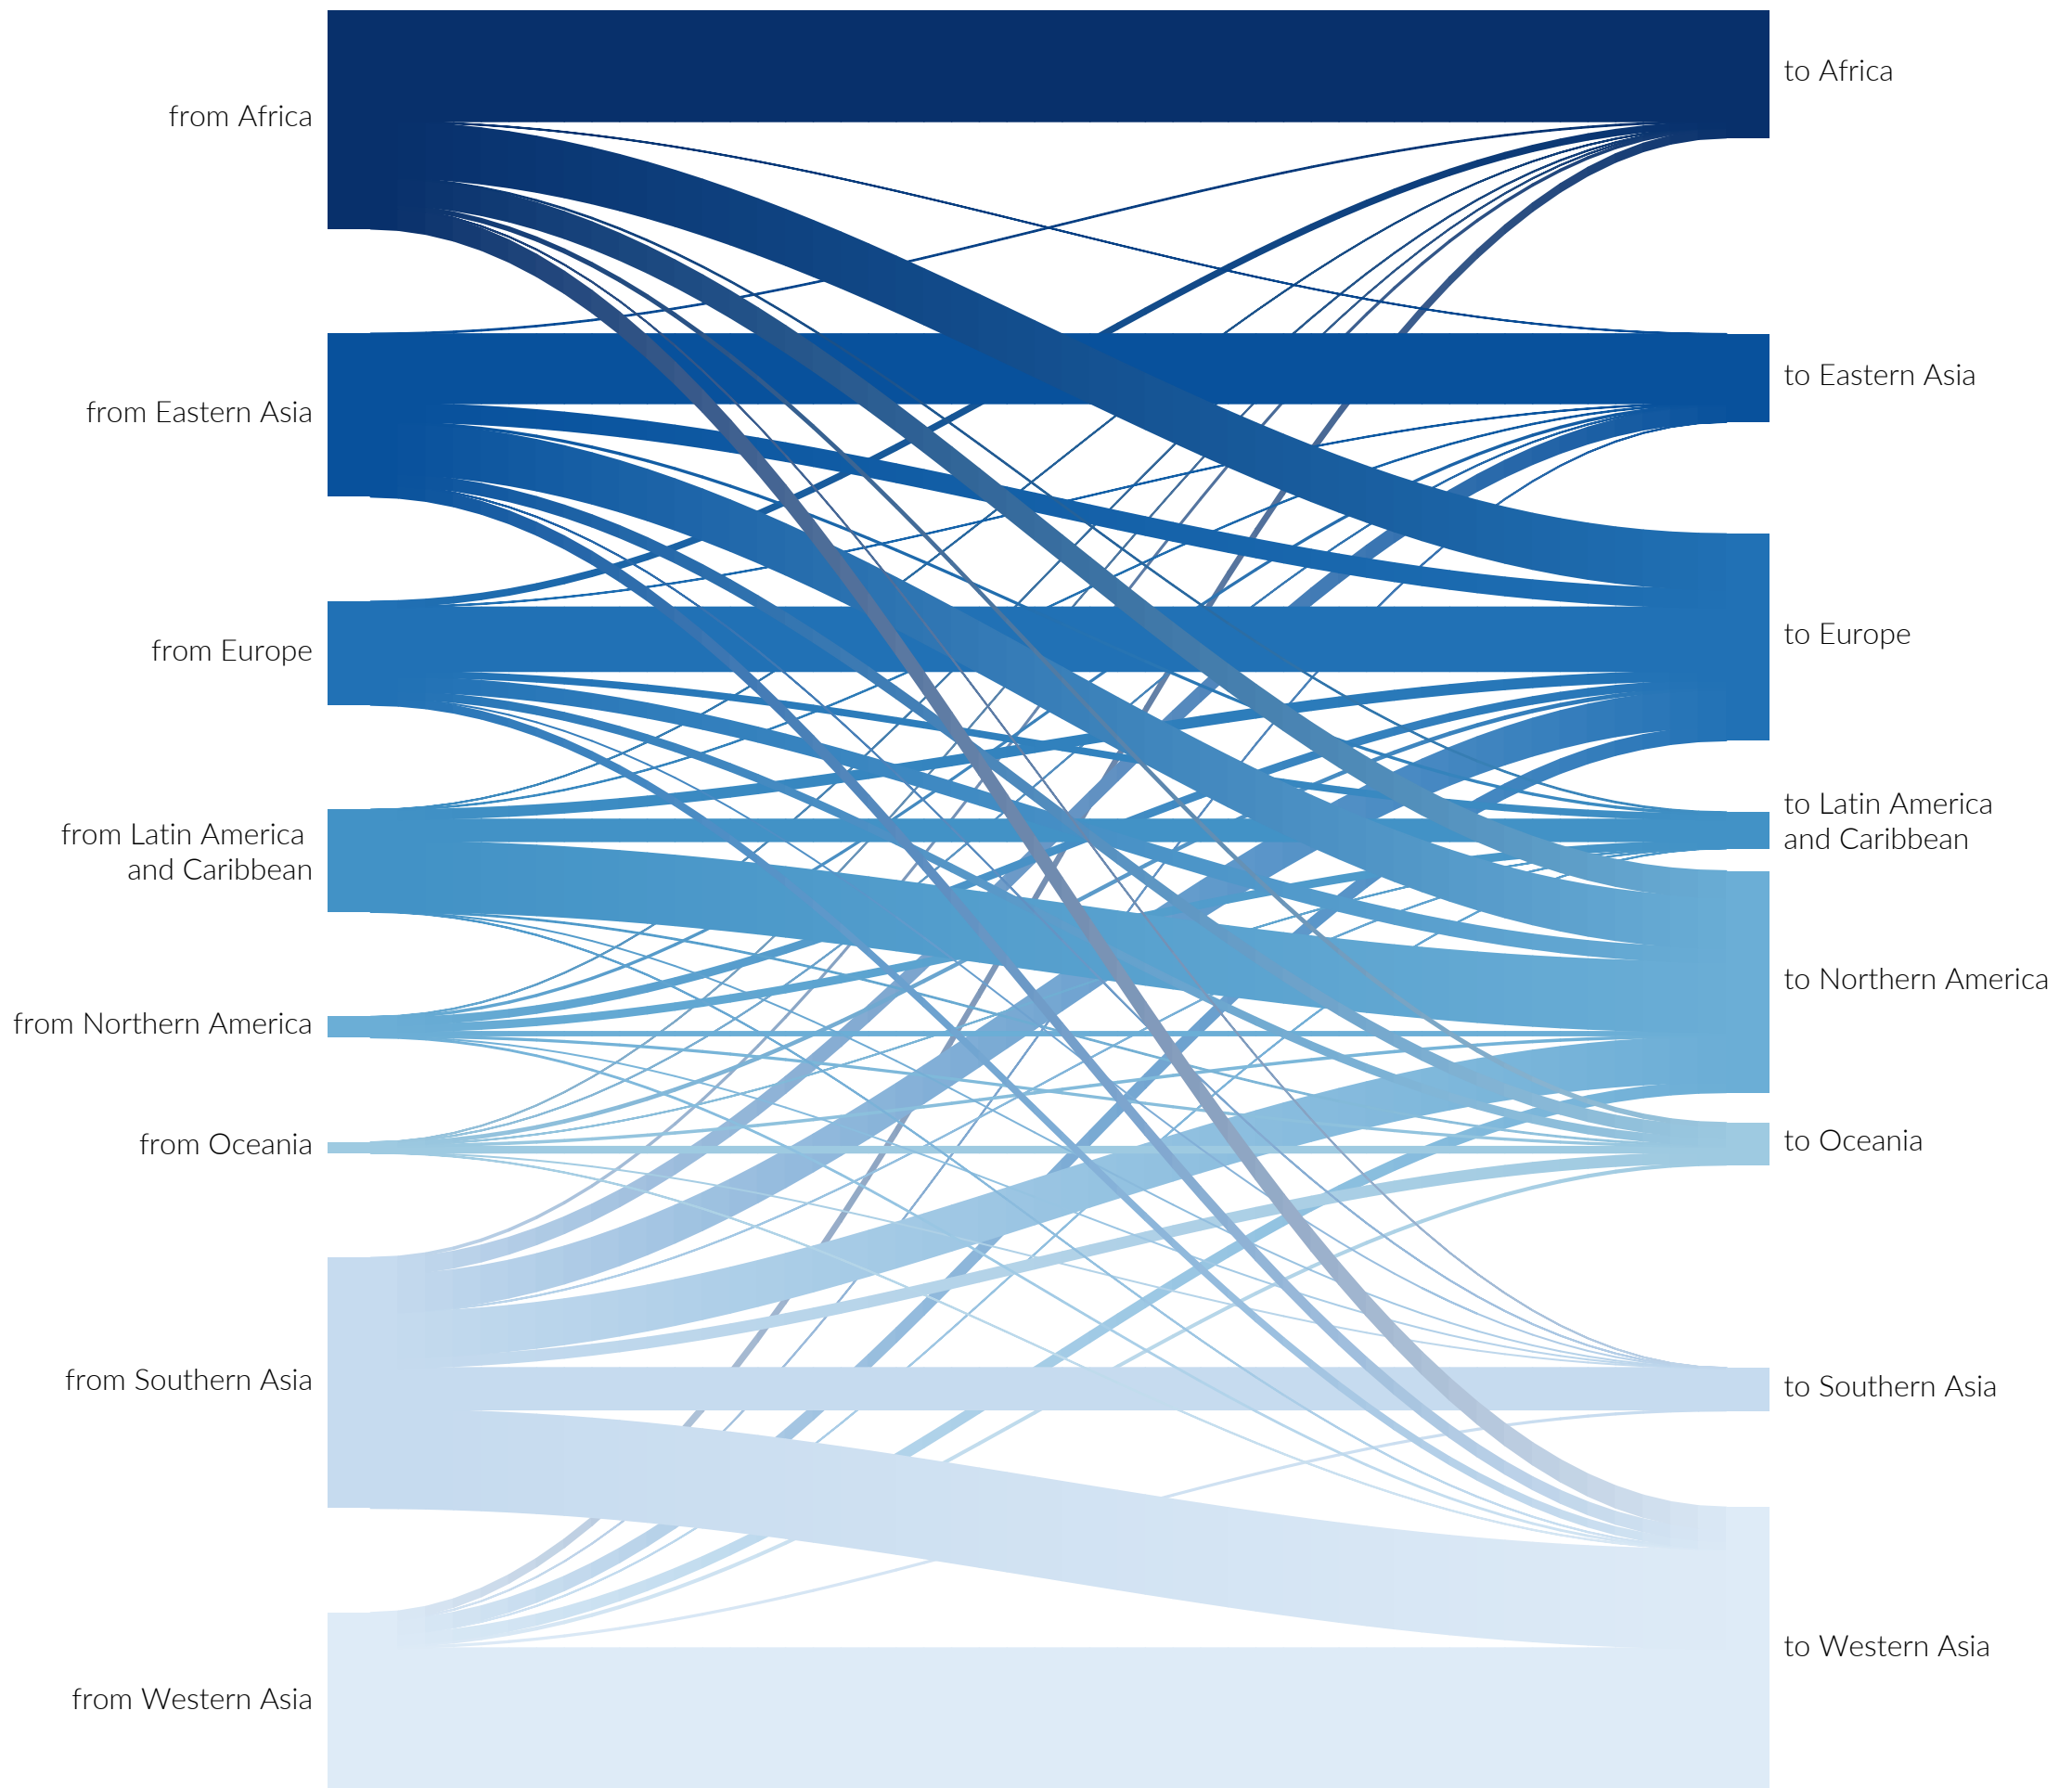

Migration 2010-2015

All figures in millions. Data Source: <https://github.com/cran/migest/tree/master/inst/vidwp>