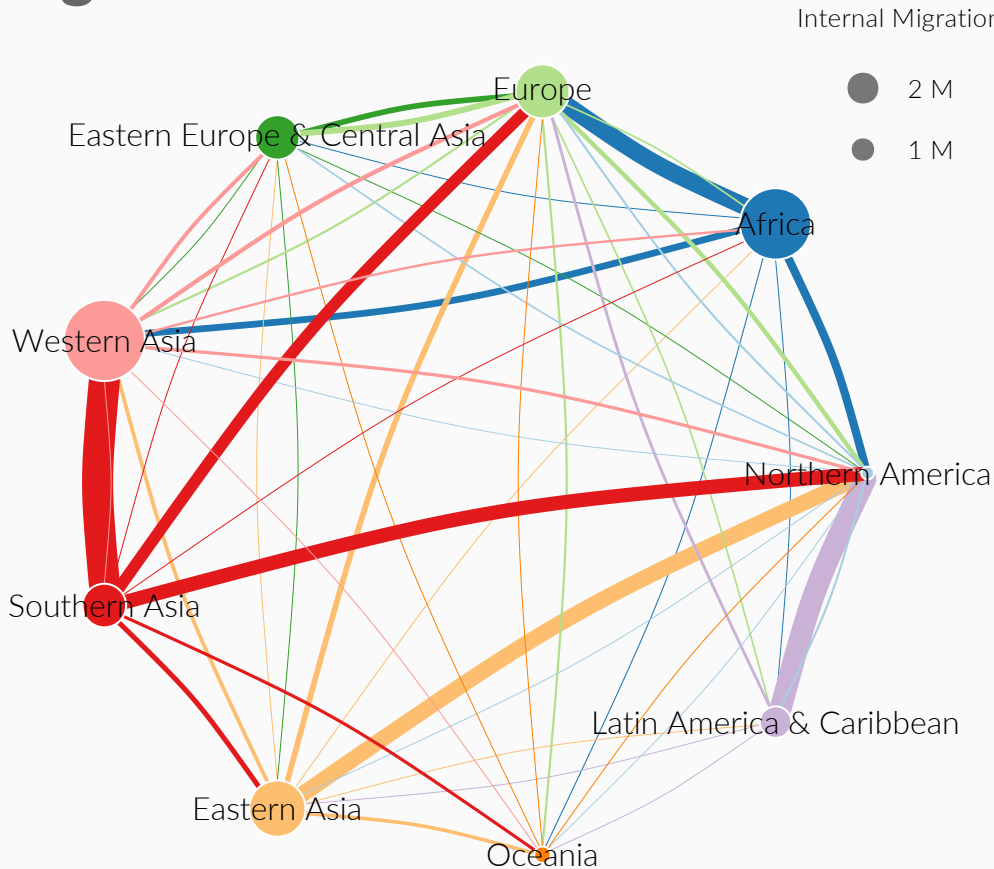

Migration 2010-2015

■ 3 M ■ 2 M ■ 1 M

Data Source: <https://github.com/cran/migest/tree/master/inst/vidwp>